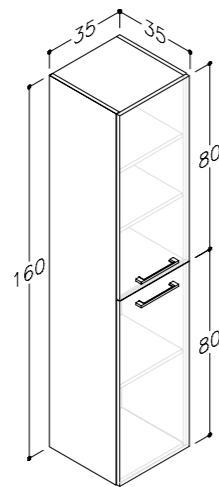

TALL UNITS WITH ACCESSORIES PANELS

DECOR	HANDLES	35 CM
○ glossy white	● chrome	1531211
● black oak	● chrome	1531201
● light oak	● chrome	1531235