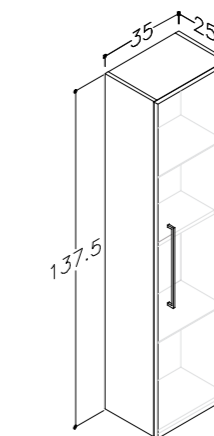

TALL UNITS WITH ACCESSORIES PANELS

DECOR	HANDLES	35 CM
○ glossy white	● chrome	12301211
○ glossy white	● black	12302211
● taupe	● chrome	12301213
● taupe	● black	12302213
● light oak	● chrome	12301235
● light oak	● black	12302235
● brown oak	● chrome	12301220
● brown oak	● black	12302220