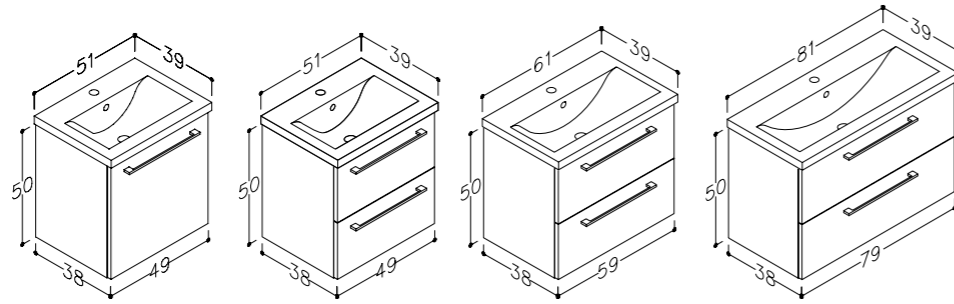

BASIN UNITS WITH WASHBASINS

DECOR	HANDLES	51 CM	51 CM	61 CM	81 CM
○ glossy white	● chrome	15132211	15112211	15112311	15112511
● black oak	● chrome		15112201	15112301	15112501
● light oak	● chrome		15112235	15112335	15112535

TALL UNITS WITH ACCESSORIES PANELS

DECOR	HANDLES	35 CM
○ glossy white	● chrome	1531211
● black oak	● chrome	1531201
● light oak	● chrome	1531235