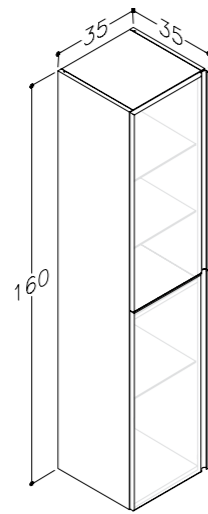

| DECOR | 46.6 CM | 60.8 CM | 80.8 CM | 100.9 CM |
|--------|---------|---------|---------|----------|
| mirror | 2100200 | 2100300 | 2100500 | 2100700 |

MIRROR CABINETS WITH MIRROR SIDES, DOUBLE MIRROR DOORS AND LED ILLUMINATOR *GARDA*

BASIN UNITS WITH WASHBASINS

| DECOR | 61.5 CM | 81.5 CM | 101.5 CM |
|-----------|----------|----------|----------|
| light oak | 27113335 | 27113535 | 27113735 |

TALL UNIT

| DECOR | 35 CM |
|-----------|---------|
| light oak | 2731235 |

BASIN UNITS WITH WASHBASINS

| DECOR | 61.5 CM | 81.5 CM | 101.5 CM |
|-----------|----------|----------|----------|
| light oak | 28113335 | 28113535 | 28113735 |

TALL UNIT

| DECOR | 35 CM |
|-----------|---------|
| light oak | 2831235 |

BASIN UNITS WITH INTEGRATED HANDLES AND WASHBASINS

| DECOR | | HANDLES | | 51 CM | 61 CM | 81 CM |
|-------|-------------|---------|-------------|----------|----------|----------|
| ○ | matt white | ○ | matt white | 26112212 | 26112312 | 26112512 |
| ● | matt grey | ● | matt grey | 26112205 | 26112305 | 26112505 |
| ● | cocoa brown | ● | cocoa brown | 26112215 | 26112315 | 26112515 |