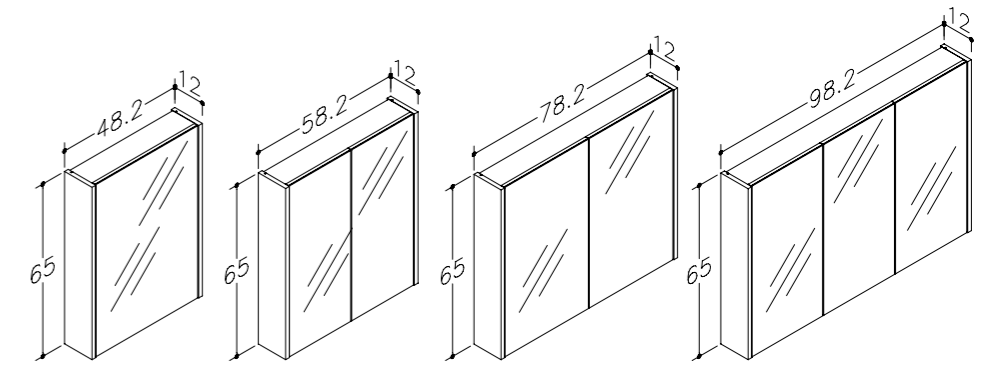

MIRROR CABINETS WITH COLORED SIDES

DECOR	48.2 CM	58.2 CM	78.2 CM	98.2 CM
glossy white	1400211	1400311	1400511	1400711
black oak	1400201	1400301	1400501	1400701
light oak	1400235	1400335	1400535	1400735
taupe		1400313	1400513	1400713