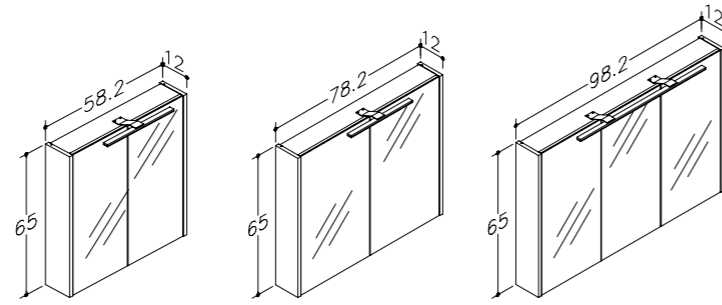

MIRROR CABINETS WITH LED ILLUMINATOR *GARDA*