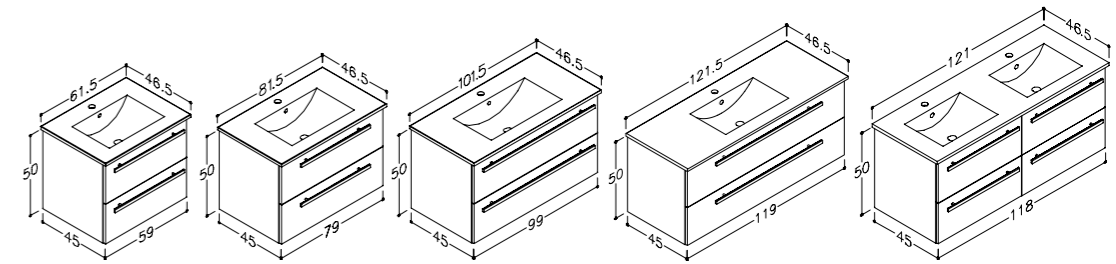

BASIN UNITS WITH WASHBASINS

DECOR	HANDLES	61.5 CM	81.5 CM	101.5 CM	121.5 CM	121 CM
○ glossy white	● aluminium	14113311	14113511	14113711	14113811	14113911
● black oak	● aluminium	14113301	14113501	14113701	14113801	14113901
● brown oak	● aluminium	14113320	14113520	14113720	14113820	14113920