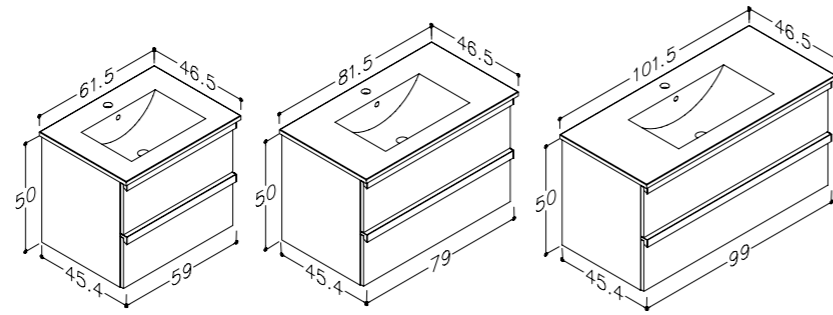

BASIN UNITS WITH WASHBASINS

DECOR	61.5 CM	81.5 CM	101.5 CM
light oak	27113335	27113535	27113735