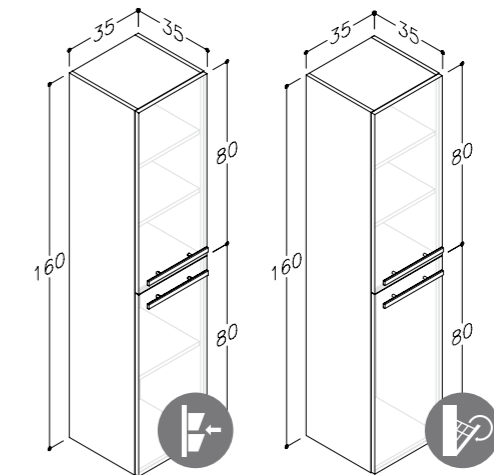

TALL UNITS

DECOR	HANDLES	35 CM	35 CM
○ glossy white	● aluminium	1431211	1433211
● black oak	● aluminium	1431201	1433201
● brown oak	● aluminium	1431220	1433220