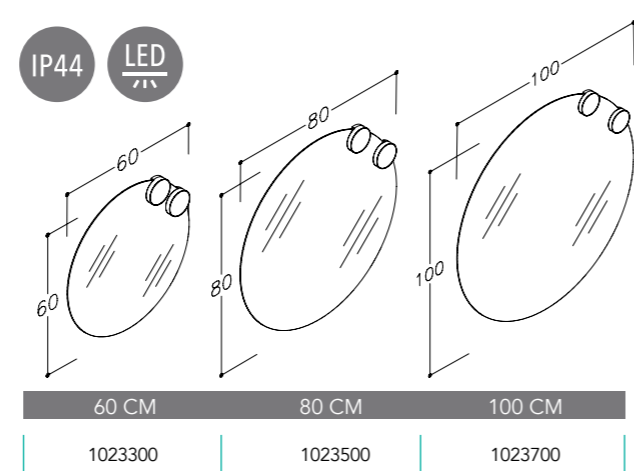

ROUND MIRRORS WITH TWO ILLUMINATORS **SOLAR**