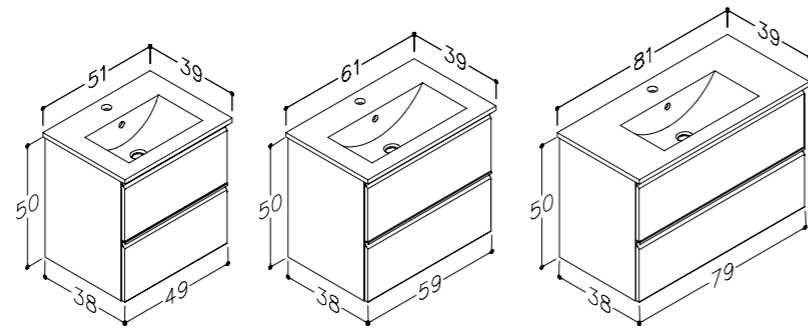

BASIN UNITS WITH WASHBASINS

| DECOR | 61.5 CM | 81.5 CM | 101.5 CM |
|-----------|----------|----------|----------|
| light oak | 27113335 | 27113535 | 27113735 |

TALL UNIT

| DECOR | 35 CM |
|-----------|---------|
| light oak | 2731235 |

BASIN UNITS WITH WASHBASINS

| DECOR | 61.5 CM | 81.5 CM | 101.5 CM |
|-----------|----------|----------|----------|
| light oak | 28113335 | 28113535 | 28113735 |

TALL UNIT

| DECOR | 35 CM |
|-----------|---------|
| light oak | 2831235 |

BASIN UNITS WITH INTEGRATED HANDLES AND WASHBASINS

| DECOR | | HANDLES | | 51 CM | 61 CM | 81 CM |
|-------|-------------|---------|-------------|----------|----------|----------|
| ○ | matt white | ○ | matt white | 26112212 | 26112312 | 26112512 |
| ● | matt grey | ● | matt grey | 26112205 | 26112305 | 26112505 |
| ● | cocoa brown | ● | cocoa brown | 26112215 | 26112315 | 26112515 |