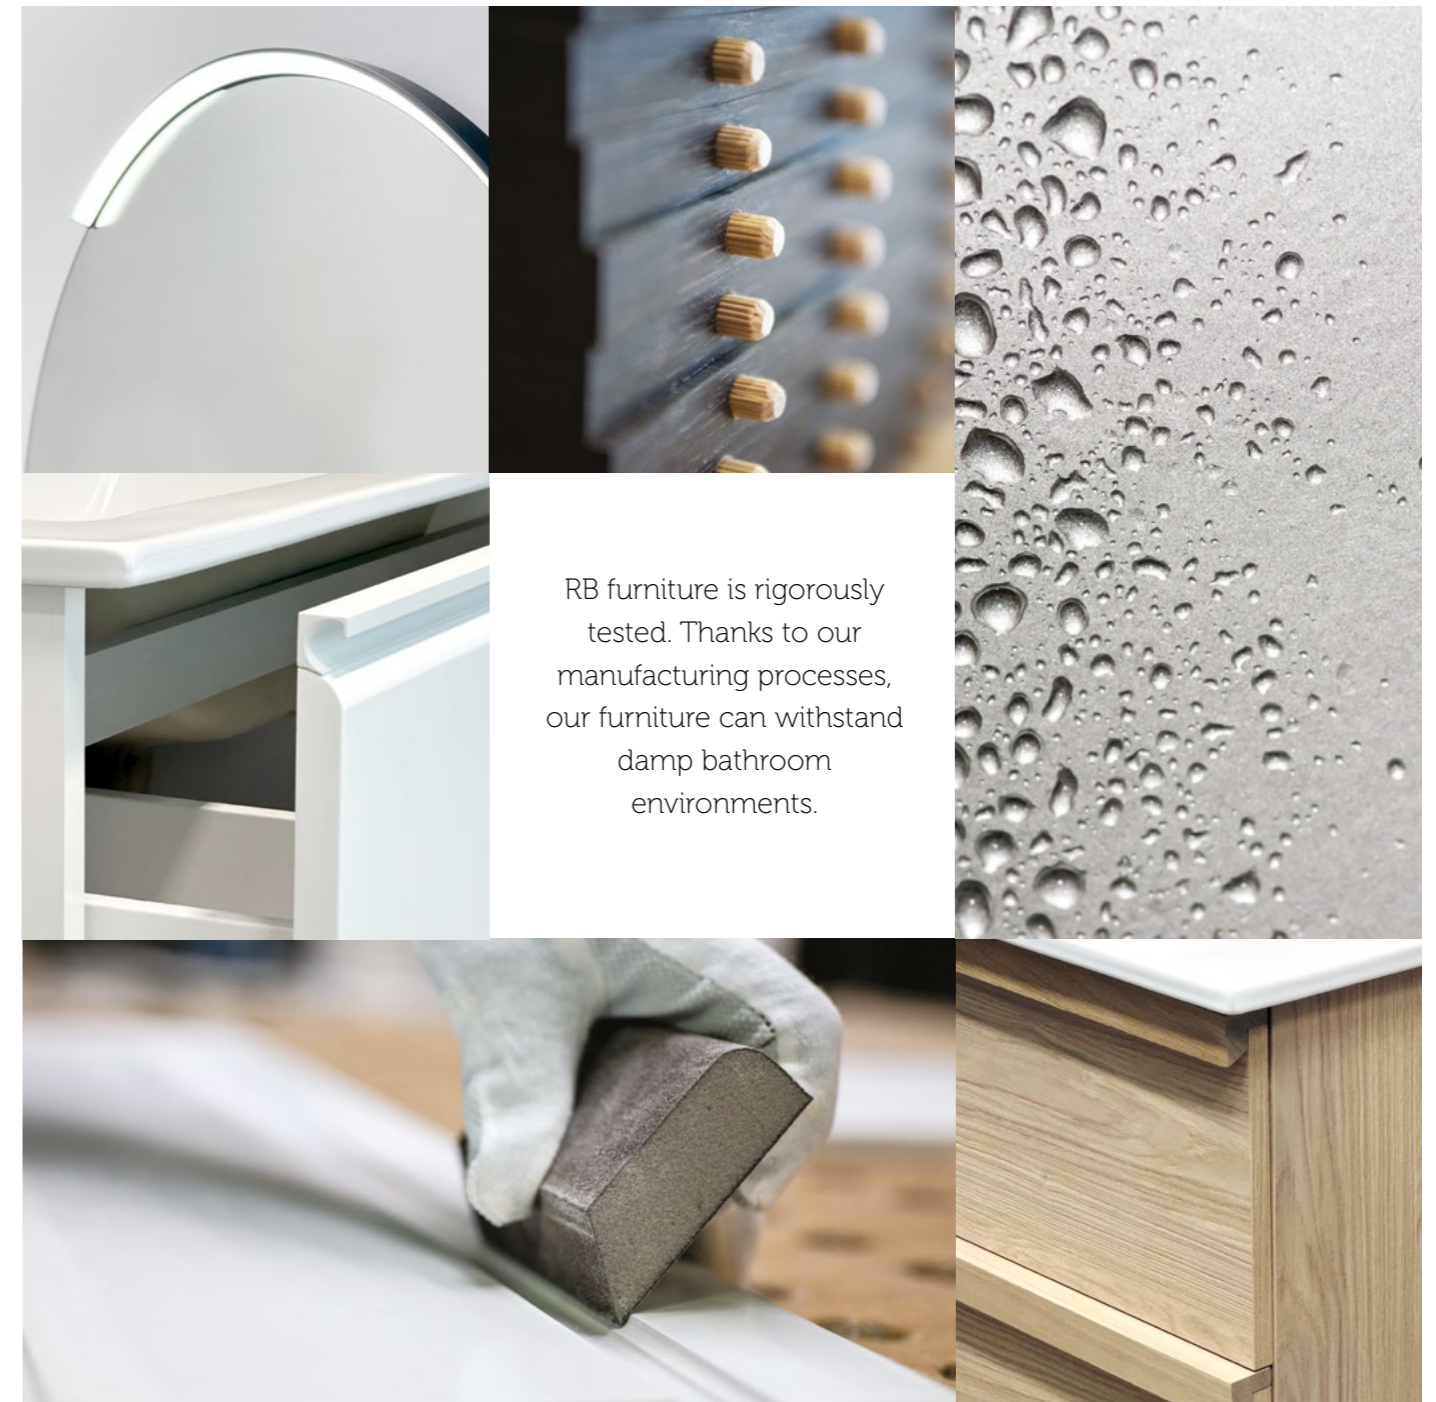

Enjoy a wide range of decors in the RB Bathroom series! Solid oak decors and subtle, practical and always trendy color tones give you many options to create a beautiful bathroom space.

RB furniture is rigorously tested. Thanks to our manufacturing processes, our furniture can withstand damp bathroom environments.