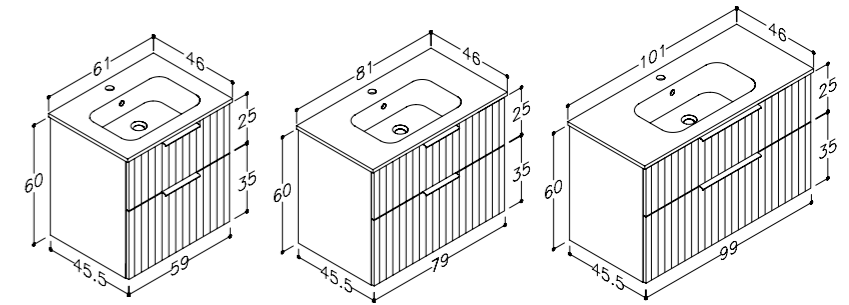

**BASIN UNITS
WITH WASHBASINS
AND GROOVED FRONTS**

DECOR		HANDLES		61 CM	81 CM	101 CM
○	matt white	●	chrome	25113312	25113512	25113712
●	graphite	●	chrome	25113322	25113522	25113722

TALL UNITS

DECOR		HANDLES		35 CM
○	matt white	●	chrome	25301212
●	graphite	●	chrome	25301222