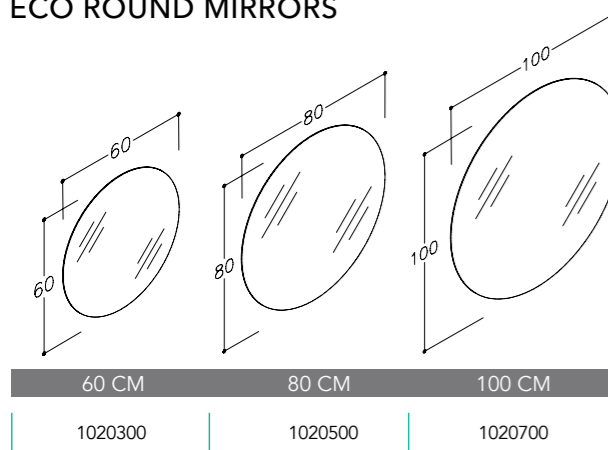

ECO ROUND MIRRORS