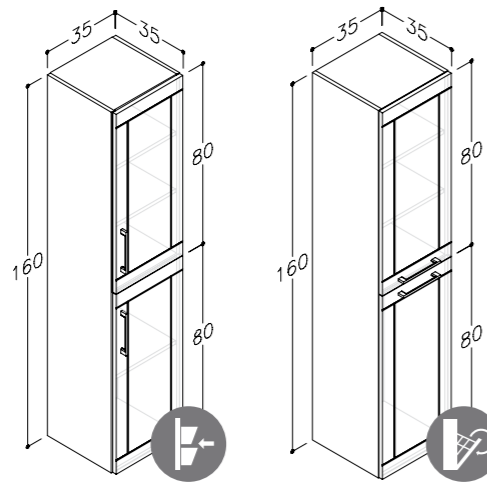

TALL UNITS

DECOR	HANDLES	35 CM	35 CM
glossy white	chrome	13312114	13332114