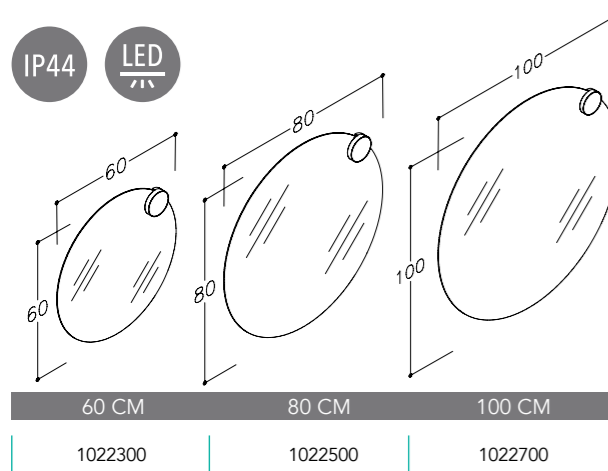

ECO ROUND MIRRORS WITH ONE ILLUMINATOR **SOLAR**