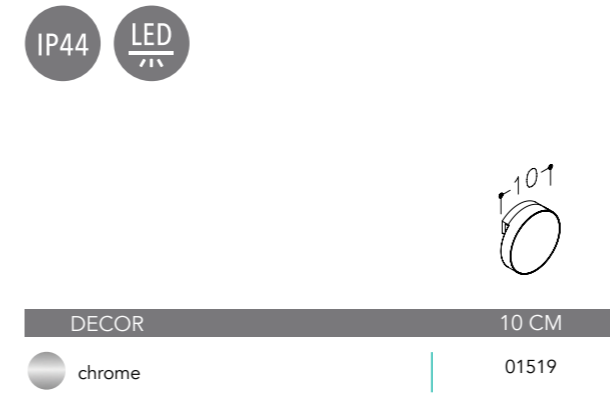

SOLAR ILLUMINATOR FOR MIRRORS