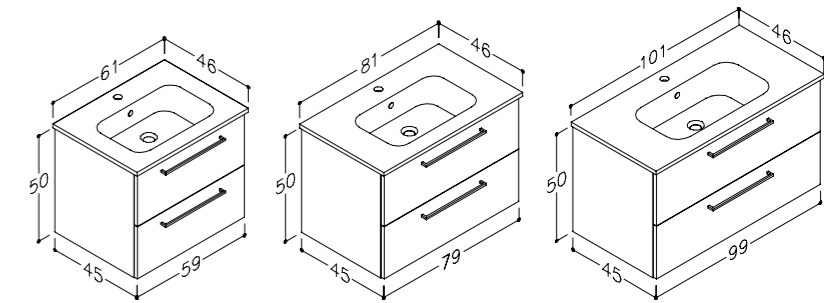

DECOR		HANDLES		61 CM	81 CM	101 CM
○ glossy white	● chrome	○ glossy white	● chrome	12113311	12113511	12113711
● taupe	● chrome	● taupe	● chrome	12113313	12113513	12113713
● light oak	● chrome	● light oak	● chrome	12113335	12113535	12113735
● brown oak	● chrome	● brown oak	● chrome	12113320	12113520	12113720