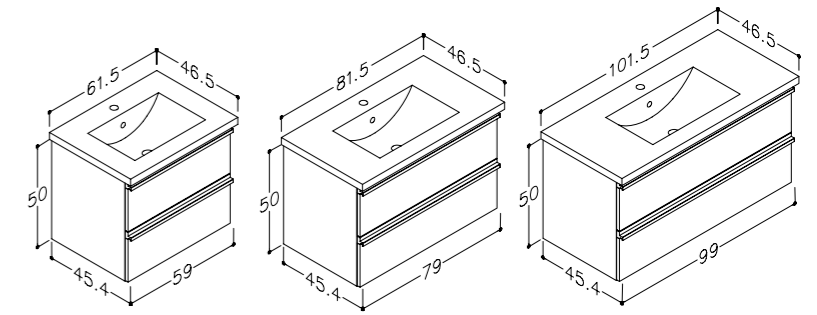

BASIN UNITS WITH WASHBASINS

| DECOR | 61.5 CM | 81.5 CM | 101.5 CM |
|-----------|----------|----------|----------|
| light oak | 27113335 | 27113535 | 27113735 |

TALL UNIT

| DECOR | 35 CM |
|-----------|---------|
| light oak | 2731235 |

BASIN UNITS WITH WASHBASINS

| DECOR | 61.5 CM | 81.5 CM | 101.5 CM |
|-----------|----------|----------|----------|
| light oak | 28113335 | 28113535 | 28113735 |

TALL UNIT

| DECOR | 35 CM |
|-----------|---------|
| light oak | 2831235 |