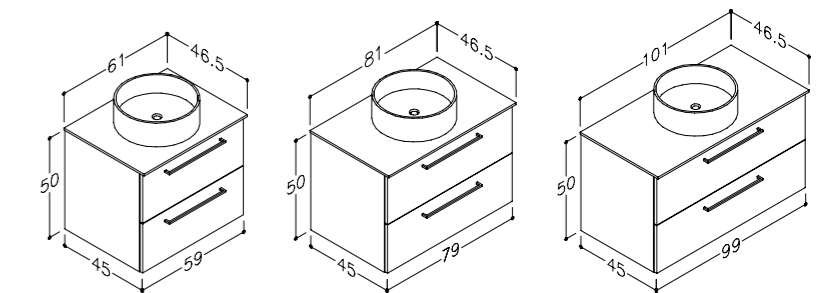

BASIN UNITS WITH WORKTOPS AND COUNTERTOP WASHBASINS

DECOR	WORKTOP	WASHBASIN	HANDLES	61 CM	81 CM	101 CM
○ glossy white	● black moon	● black	● black	1251332112	1251352112	1251372112
● taupe	● black moon	● black	● black	1251332132	1251352132	1251372132
● light oak	● black moon	● black	● black	1251332352	1251352352	1251372352
● brown oak	● black moon	● black	● black	1251332202	1251352202	1251372202

TALL UNITS WITH ACCESSORIES PANELS

DECOR	HANDLES	35 CM
○ glossy white	● chrome	12301211
○ glossy white	● black	12302211
● taupe	● chrome	12301213
● taupe	● black	12302213
● light oak	● chrome	12301235
● light oak	● black	12302235
● brown oak	● chrome	12301220
● brown oak	● black	12302220