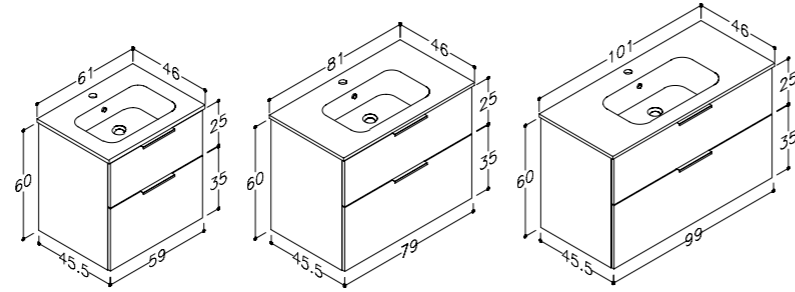

BASIN UNITS WITH WASHBASINS

DECOR	HANDLES	61 CM	81 CM	101 CM
○ matt white	● aluminium	21113312	21113512	21113712
● graphite	● aluminium	21113322	21113522	21113722
● brown oak	● black	21113320	21113520	21113720