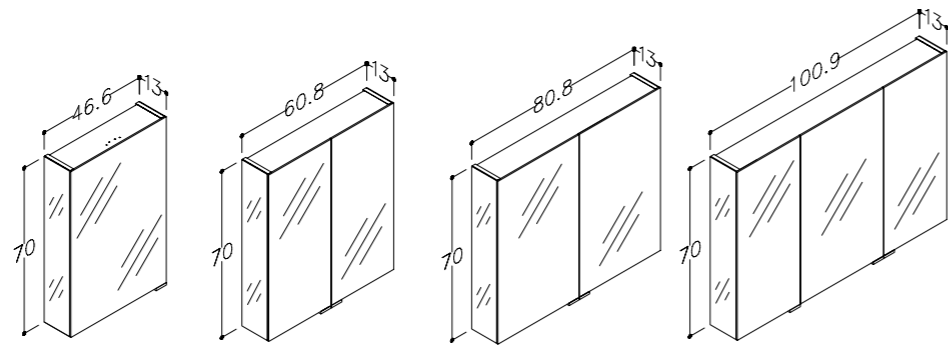

LED ILLUMINATORS FOR MIRROR CABINETS

ECO ROUND MIRRORS WITH ONE ILLUMINATOR **SOLAR**

ROUND MIRRORS WITH TWO ILLUMINATORS **SOLAR**

MIRROR CABINETS

MIRROR CABINETS WITH MIRROR SIDES AND DOUBLE MIRROR DOORS

| DECOR | 46.6 CM | 60.8 CM | 80.8 CM | 100.9 CM |
|--------|---------|---------|---------|----------|
| mirror | 2100200 | 2100300 | 2100500 | 2100700 |

MIRROR CABINETS WITH MIRROR SIDES, DOUBLE MIRROR DOORS AND LED ILLUMINATOR *GARDA*