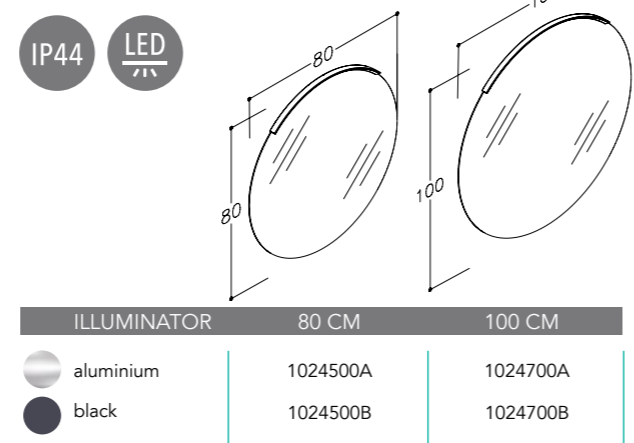

ECO ROUND MIRRORS WITH LED ILLUMINATOR **MOON**