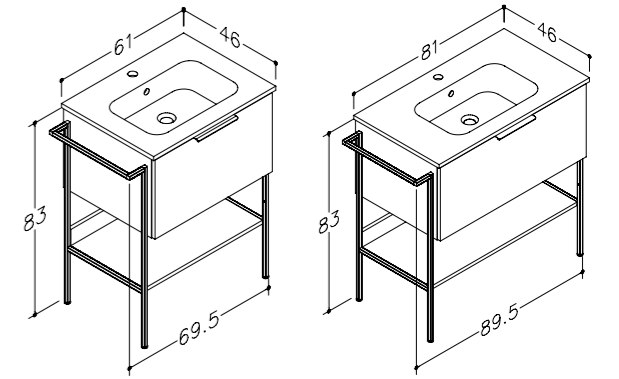

DECOR		HANDLES		61 CM	81 CM
	matt white		black	23113312	23113512
	tobacco oak		black	23113319	23113519