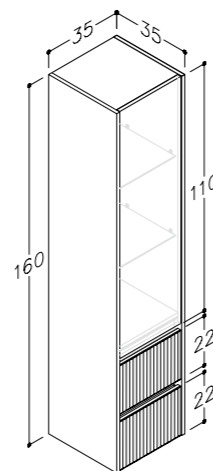

MIRROR CABINETS WITH LED ILLUMINATOR *GARDA*

| DECOR | 58.2 CM | 78.2 CM | 98.2 CM |
|-----------------|---------|---------|---------|
| ○ matt white | 2002312 | 2002512 | 2002712 |
| ● matt grey | 2002305 | 2002505 | 2002705 |
| ● grey cashmere | 2002306 | 2002506 | 2002706 |

BASIN UNITS WITH WASHBASINS

| DECOR | PROFILE | 61.5 CM | 81.5 CM | 101.5 CM |
|-----------------|-------------|-----------|-----------|-----------|
| ○ matt white | ● aluminium | 201133212 | 201135212 | 201137212 |
| ○ matt white | ● black | 201133112 | 201135112 | 201137112 |
| ● matt grey | ● aluminium | 201133205 | 201135205 | 201137205 |
| ● matt grey | ● black | 201133105 | 201135105 | 201137105 |
| ● grey cashmere | ● aluminium | 201133206 | 201135206 | 201137206 |
| ● grey cashmere | ● black | 201133106 | 201135106 | 201137106 |

TALL UNITS

| DECOR | PROFILE | 35 CM |
|-----------------|-------------|-----------|
| ○ matt white | ● aluminium | 203521212 |
| ○ matt white | ● black | 203521112 |
| ● matt grey | ● aluminium | 203521205 |
| ● matt grey | ● black | 203521105 |
| ● grey cashmere | ● aluminium | 203521206 |
| ● grey cashmere | ● black | 203521106 |