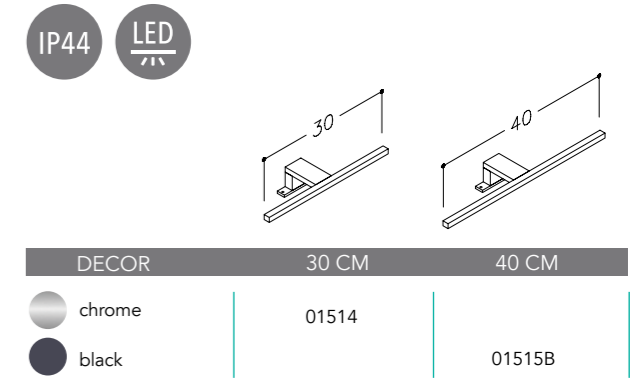

LED ILLUMINATORS FOR MIRROR CABINETS