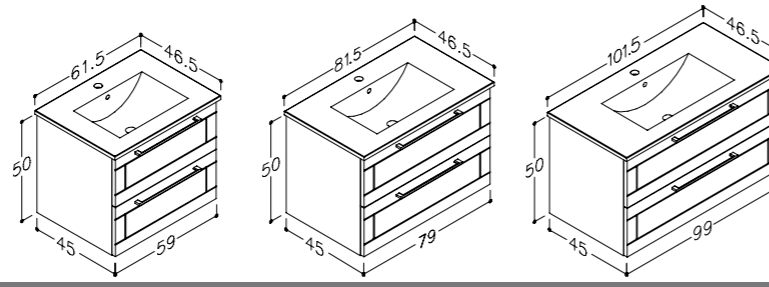

BASIN UNITS WITH WASHBASINS

| DECOR | HANDLES | 61.5 CM | 81.5 CM | 101.5 CM |
|--------------|---------|-----------|-----------|-----------|
| glossy white | chrome | 131133114 | 131135114 | 131137114 |