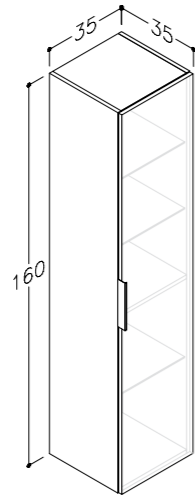

BASIN UNITS WITH WASHBASINS

| DECOR | HANDLES | 61.5 CM | 81.5 CM | 101.5 CM |
|--------------|---------|-----------|-----------|-----------|
| glossy white | chrome | 131133114 | 131135114 | 131137114 |

TALL UNITS

| DECOR | HANDLES | 35 CM | 35 CM |
|--------------|---------|----------|----------|
| glossy white | chrome | 13312114 | 13332114 |

BASIN UNITS WITH WASHBASINS AND BLACK SIDE FRAMES

| DECOR | | HANDLES | | 61 CM | 81 CM |
|---|-------------|---|-------|----------|----------|
|  | matt white |  | black | 23113312 | 23113512 |
|  | tobacco oak |  | black | 23113319 | 23113519 |

TALL UNITS

| DECOR | | HANDLES | | 35 CM |
|---|-------------|---|-------|----------|
|  | matt white |  | black | 23301212 |
|  | tobacco oak |  | black | 23301219 |

BASIN UNITS WITH WASHBASINS

| DECOR | HANDLES | 61 CM | 81 CM | 101 CM |
|--------------|-------------|----------|----------|----------|
| ○ matt white | ● aluminium | 21113312 | 21113512 | 21113712 |
| ● graphite | ● aluminium | 21113322 | 21113522 | 21113722 |
| ● brown oak | ● black | 21113320 | 21113520 | 21113720 |