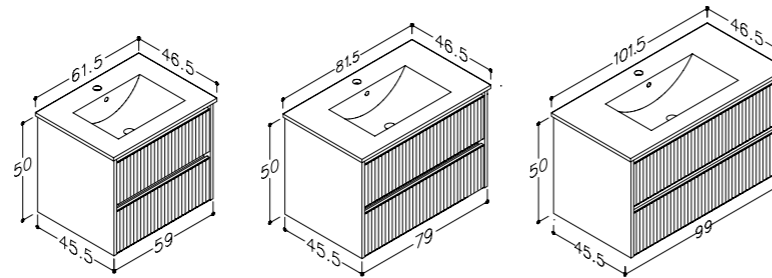

BASIN UNITS WITH WASHBASINS

DECOR	PROFILE	61.5 CM	81.5 CM	101.5 CM
○ matt white	● aluminium	201133212	201135212	201137212
○ matt white	● black	201133112	201135112	201137112
● matt grey	● aluminium	201133205	201135205	201137205
● matt grey	● black	201133105	201135105	201137105
● grey cashmere	● aluminium	201133206	201135206	201137206
● grey cashmere	● black	201133106	201135106	201137106

TALL UNITS

DECOR	PROFILE	35 CM
○ matt white	● aluminium	203521212
○ matt white	● black	203521112
● matt grey	● aluminium	203521205
● matt grey	● black	203521105
● grey cashmere	● aluminium	203521206
● grey cashmere	● black	203521106