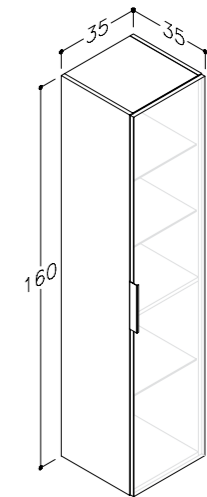

BASIN UNITS WITH WASHBASINS

| DECOR | HANDLES | 61.5 CM | 81.5 CM | 101.5 CM |
|--------------|---------|-----------|-----------|-----------|
| glossy white | chrome | 131133114 | 131135114 | 131137114 |

TALL UNITS

| DECOR | HANDLES | 35 CM | 35 CM |
|--------------|---------|----------|----------|
| glossy white | chrome | 13312114 | 13332114 |

BASIN UNITS WITH WASHBASINS AND BLACK SIDE FRAMES

| DECOR | | HANDLES | | 61 CM | 81 CM |
|---|-------------|---|-------|----------|----------|
|  | matt white |  | black | 23113312 | 23113512 |
|  | tobacco oak |  | black | 23113319 | 23113519 |

TALL UNITS

| DECOR | | HANDLES | | 35 CM |
|---|-------------|---|-------|----------|
|  | matt white |  | black | 23301212 |
|  | tobacco oak |  | black | 23301219 |

BASIN UNITS WITH WASHBASINS

| DECOR | HANDLES | 61 CM | 81 CM | 101 CM |
|--------------|-------------|----------|----------|----------|
| ○ matt white | ● aluminium | 21113312 | 21113512 | 21113712 |
| ● graphite | ● aluminium | 21113322 | 21113522 | 21113722 |
| ● brown oak | ● black | 21113320 | 21113520 | 21113720 |