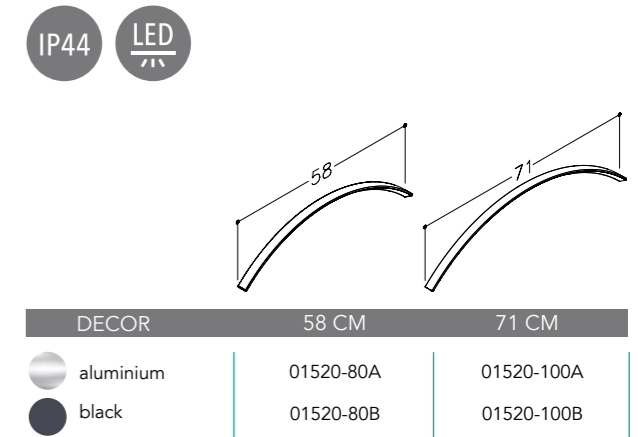

MOON ILLUMINATORS FOR MIRRORS