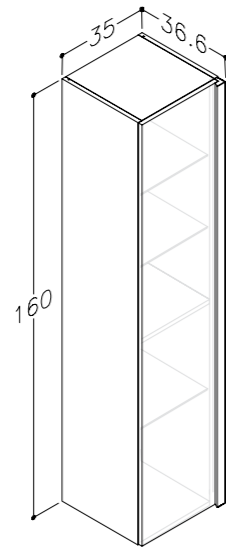

| DECOR | 46.6 CM | 60.8 CM | 80.8 CM | 100.9 CM |
|--------|---------|---------|---------|----------|
| mirror | 2100200 | 2100300 | 2100500 | 2100700 |

MIRROR CABINETS WITH MIRROR SIDES, DOUBLE MIRROR DOORS AND LED ILLUMINATOR *GARDA*

MIRROR CABINETS WITH COLORED SIDES AND LED ILLUMINATOR *GARDA*

| DECOR | 48.2 CM | 58.2 CM | 78.2 CM | 98.2 CM |
|--------------|---------|---------|---------|---------|
| glossy white | 1402211 | 1402311 | 1402511 | 1402711 |
| black oak | 1402201 | 1402301 | 1402501 | 1402701 |
| light oak | 1402235 | 1402335 | 1402535 | 1402735 |
| taupe | | 1402313 | 1402513 | 1402713 |

BASIN UNITS WITH WASHBASINS

| DECOR | 61.5 CM | 81.5 CM | 101.5 CM |
|-----------|----------|----------|----------|
| light oak | 27113335 | 27113535 | 27113735 |

TALL UNIT

| DECOR | 35 CM |
|-----------|---------|
| light oak | 2731235 |

BASIN UNITS WITH WASHBASINS

| DECOR | 61.5 CM | 81.5 CM | 101.5 CM |
|-----------|----------|----------|----------|
| light oak | 28113335 | 28113535 | 28113735 |

TALL UNIT

| DECOR | 35 CM |
|-----------|---------|
| light oak | 2831235 |