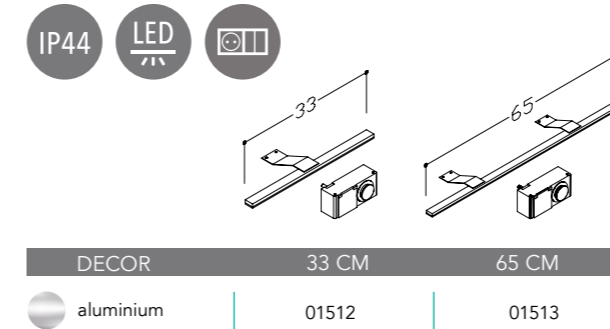

LIGHTING SYSTEMS FOR MIRROR CABINETS